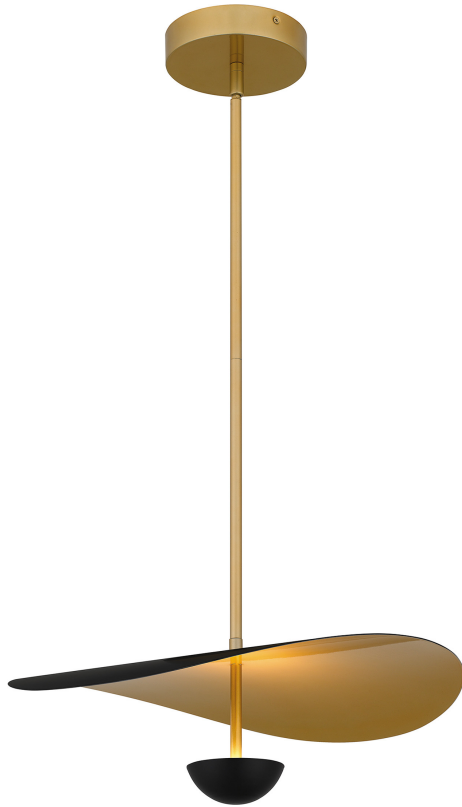

PCAZR2818MBK

Azure Pendant
Matte Black

QUOIZEL
LIGHTING

DIMENSIONS

Dimensions: 18.50" W x 7.00" H x 18.50" D

Overall Height: 46"

Canopy Dimensions: 6.25"W x 1.50"D

Chain/Downrod Length: 2 (0.5"D x 6") and 2 (0.5"D x 12")
Down Rods

Weight: 7.26 lbs

DETAILS

Material: STEEL

Glass/Shade Description: Metal

LAMPING

Light Source: Integrated LED

PHOTOMETRICS

LED

Lumens: 1248

LED Total Watts: 13

Color Rendering: 90

Color Temperature: Warm(3000K)

ELECTRICAL

Dimmable: Yes

Dimmer Type: CL

Voltage: 120/277v