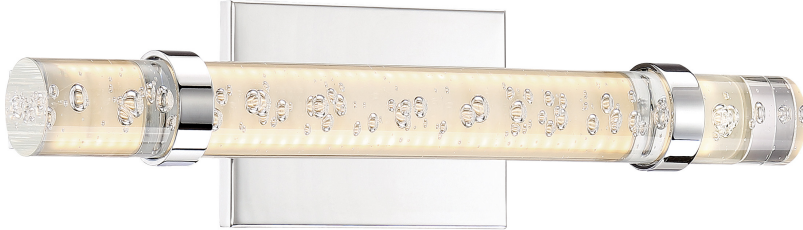

PCBC8518C

Bracer Bath Light
Polished Chrome

QUOIZEL
LIGHTING

DIMENSIONS

Dimensions: 18.00" W x 4.75" H x 3.75" D

Backplate Dimensions: 4.75"H x 6.75"W

HCWO: 2.5"

Weight: 4.76 lbs

DETAILS

Material: STEEL

Glass/Shade Description: Clear Seeded

Acrylic Shade - Plastic - N/A

LAMPING

Light Source: Integrated LED

PHOTOMETRICS

LED

Lumens: 1251

LED Total Watts: 20.3

Color Rendering: 90

Color Temperature: Warm(3000K)

ELECTRICAL

Dimmable: No

Voltage: 120v

Wire Length: 0.5'