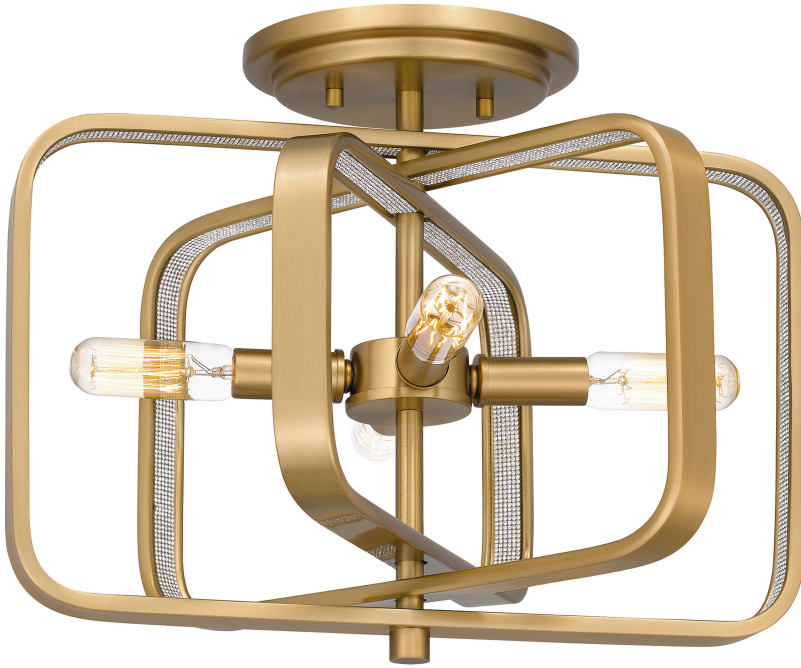

PCDPR1714BWS

Dupree Semi-Flush Mount
Brushed Weathered Brass

QUOIZEL
LIGHTING

DIMENSIONS

Dimensions: 14.00" W x 13.00" H x 9.25" D

Overall Height: 49"

Canopy Dimensions: 6.00"W x 0.75"D

Chain/Downrod Length: 2 (0.5"D x 6") and 2 (0.5"D x 12")
Down Rods

Weight: 5.47 lbs

DETAILS

Material: STEEL

LAMPING

Light Source: Incandescent

Bulb Included: No

Bulb Type: Candelabra Base

Bulb Quantity: 4

Watts per Bulb: 60

ELECTRICAL

Dimmable: Yes

Voltage: 120v

Wire Length: 8'

INSTALLATION

Location Rating: Damp

Install Position: N/A

Sloped Ceiling Compatible: Yes