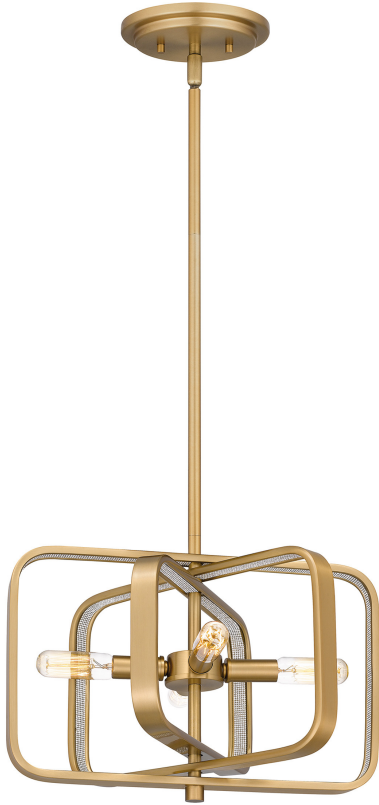

## PCDPR2814BWS

Dupree Pendant

Brushed Weathered Brass

QUOIZEL  
LIGHTING

### DIMENSIONS

Dimensions: 14.00" W x 10.25" H x 9.25" D

Overall Height: 49"

Canopy Dimensions: 6.00"W x 0.75"D

Weight: 6.00 lbs

### DETAILS

Material: STEEL

### LAMPING

Light Source: Incandescent

Bulb Included: No

Bulb Type: Candelabra Base

Bulb Quantity: 4

Watts per Bulb: 60