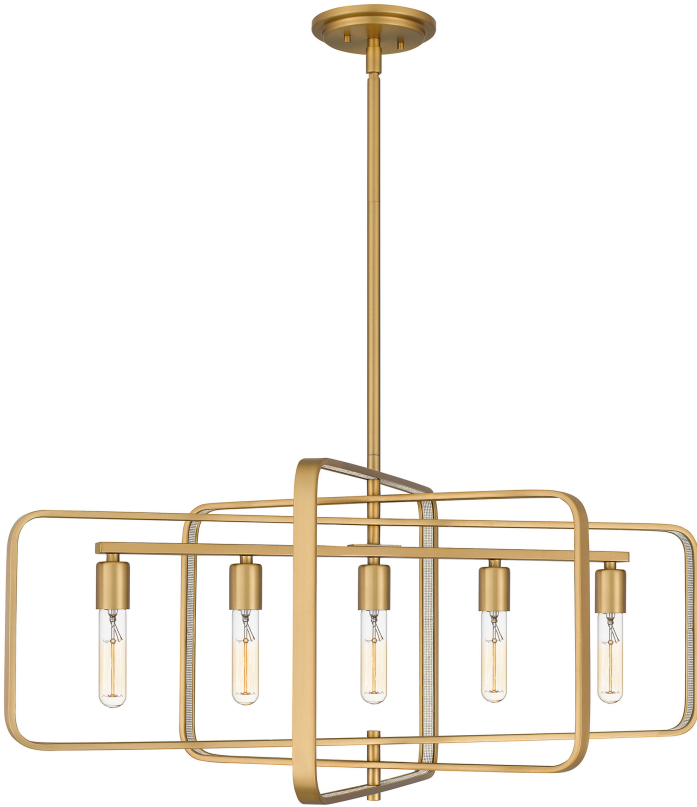

PCDPR534BWS

Dupree Island Light
Brushed Weathered Brass

QUOIZEL
LIGHTING

DETAILS

Material: STEEL

LAMPING

Light Source: Incandescent

Bulb Included: No

Bulb Type: Medium Base

Bulb Quantity: 5

Watts per Bulb: 100

ELECTRICAL

Dimmable: Yes

Voltage: 120v

Wire Length: 8'

INSTALLATION

Location Rating: Damp

Install Position: N/A

Sloped Ceiling Compatible: Yes

DIMENSIONS

Dimensions: 34.00" W x 16.00" H x 17.00" D

Overall Height: 54.5"

Canopy Dimensions: 6.00"W x 0.75"D

Chain/Downrod Length: 2 (0.63"D x 6") and 2 (0.63"D x 12")
Down Rods

Weight: 10.00 lbs