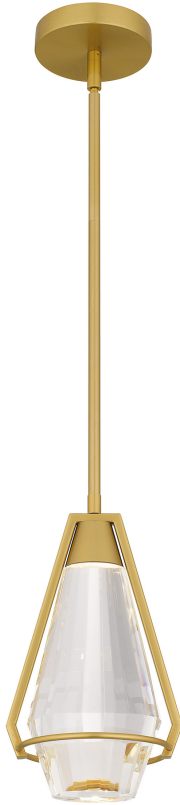

## PCLUA1507BRG

Luca Mini Pendant  
Brushed Gold

QUOIZEL  
LIGHTING

### DIMENSIONS

Dimensions: 7.00" W x 12.50" H x 6.00" D

Overall Height: 50.75"

Canopy Dimensions: 5.00"W x 1.25"D

Chain/Downrod Length: 2 (0.5"D x 6") and 2 (0.5"D x 12")  
Down Rods

Weight: 11.80 lbs

### DETAILS

Material: STEEL

Glass/Shade Description: Clear Crystal Glass  
- Glass - Crystal

### PHOTOMETRICS

LED

Lumens: 720

LED Total Watts: 8

Color Rendering: 90

Color Temperature: Warm(3000K)