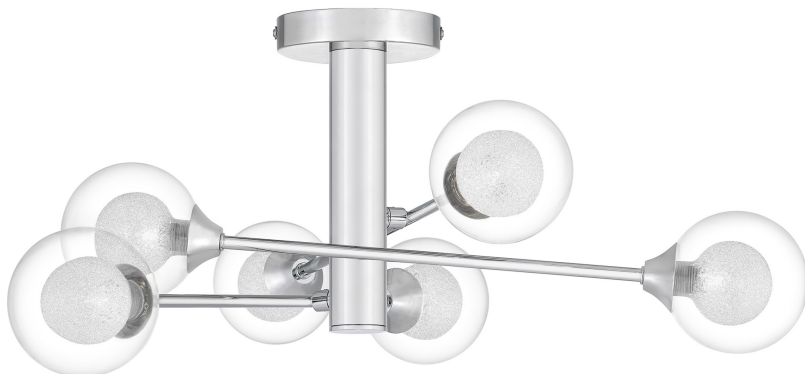

PCSB1725C

Spellbound Semi-Flush Mount
Polished Chrome

QUOIZEL
LIGHTING

DIMENSIONS

Dimensions: 25.50" W x 10.00" H x 25.50" D

Canopy Dimensions: 4.75"W x 1.00"D

Weight: 4.00 lbs

DETAILS

Material: STEEL

Glass/Shade Description: Clear Glass with
Crystal Sand Center - Glass - Frosted

LAMPING

Light Source: Incandescent

Bulb Included: Yes

Bulb Type: T4

Bulb Quantity: 6

Watts per Bulb: 40

ELECTRICAL

Dimmable: Yes

Voltage: 120v

Wire Length: 0.5'

INSTALLATION

Location Rating: Damp

Install Position: N/A

We reserve the right to revise the design of components of any product due to parts availability or change in our Listed Mark standards without assuming any obligation or liability to modify any products previously manufactured and without notice. This literature depicts a product DESIGN that is the SOLE and EXCLUSIVE PROPERTY of Quoizel Inc. Compliance with U.S. COPYRIGHT and PATENT requirements, notification is hereby presented in this form that this literature, or this product depicts, is NOT to be copied, altered or used in any manner without the express written consent of, or contrary to the best interests of Quoizel Inc. 03/31/2013