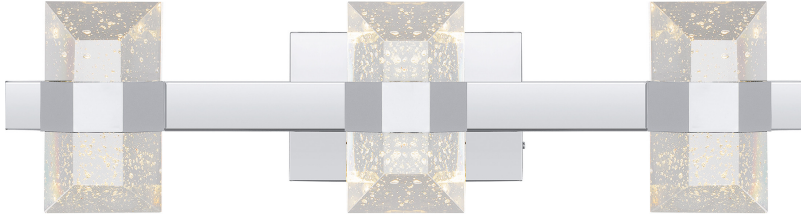

## PCSEL8624C

Selena Bath Light  
Polished Chrome

QUOIZEL  
LIGHTING

### DIMENSIONS

Dimensions: 24.00" W x 6.00" H x 4.00" D

Backplate Dimensions: 4.50"H x 7.00"W

HCWO: 3"

Weight: 10.80 lbs

### DETAILS

Material: STEEL

Glass/Shade Description: Clear Bubble Glass  
- Glass - Crystal