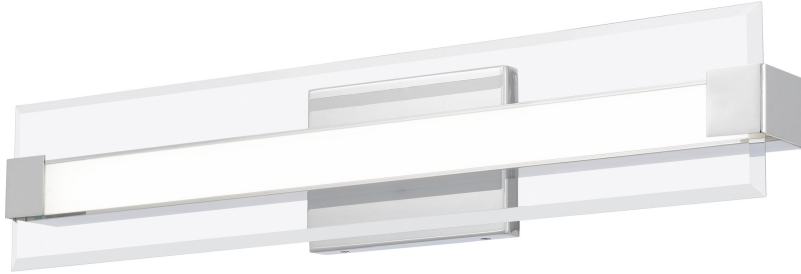

PCSO8525C

Salon Bath Light
Polished Chrome

QUOIZEL
LIGHTING

DIMENSIONS

Dimensions: 25.00" W x 5.00" H x 3.75" D

Backplate Dimensions: 4.75"H x 6.75"W

HCWO: 2.5"

Weight: 5.65 lbs

DETAILS

Material: STEEL

Glass/Shade Description: Clear Glass - Glass
- Transparent

LAMPING

Light Source: Integrated LED

PHOTOMETRICS

LED

Lumens: 2148