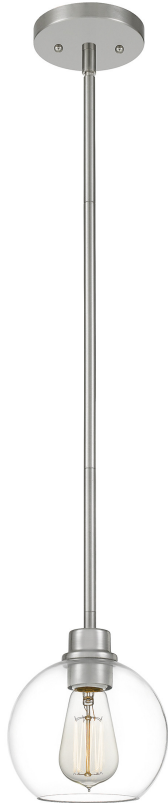

PRUC1507BN

Pruitt Mini Pendant
Brushed Nickel

QUOIZEL
LIGHTING

DIMENSIONS

Dimensions: 6.50" W x 8.00" H x 6.50" D

Overall Height: 46"

Canopy Dimensions: 5.00"W x 0.75"D

Chain/Downrod Length: 2 (0.5"D x 6") and 2 (0.5"D x 12")
Down Rods

Weight: 2.61 lbs

DETAILS

Material: STEEL

Glass/Shade Description: Clear - Glass -
Transparent

LAMPING

Light Source: Incandescent

Bulb Included: No

Bulb Type: Medium Base

Bulb Quantity: 1

Watts per Bulb: 100

ELECTRICAL

Dimmable: Yes

Voltage: 120v

Wire Length: 8'

INSTALLATION

Location Rating: Damp

Install Position: N/A

Sloped Ceiling Compatible: Yes