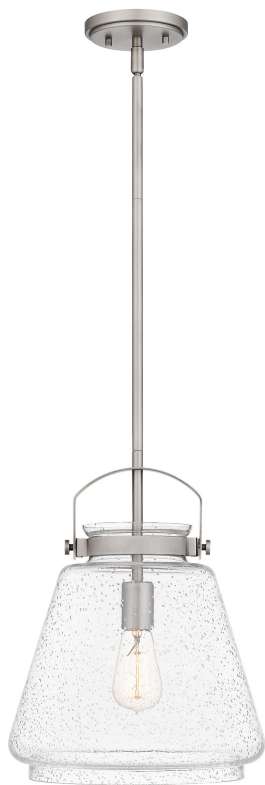

STLS1512AN

Stella Mini Pendant
Antique Nickel

QUOIZEL
LIGHTING

DIMENSIONS

Dimensions: 12.00" W x 15.25" H x 12.00" D

Overall Height: 55"

Canopy Dimensions: 5.00"W x 0.75"D

Chain/Downrod Length: 2 (0.5"D x 6") and 2 (0.5"D x 12")
Down Rods

Weight: 5.00 lbs

DETAILS

Material: STEEL

Glass/Shade Description: Clear Seedy Glass -
Glass - Seeded

LAMPING

Light Source: Incandescent

Bulb Included: No

Bulb Type: Medium Base

Bulb Quantity: 1

Watts per Bulb: 100

ELECTRICAL

Dimmable: Yes

Voltage: 120v

Wire Length: 8'

INSTALLATION

Location Rating: Damp

Install Position: N/A

Sloped Ceiling Compatible: Yes