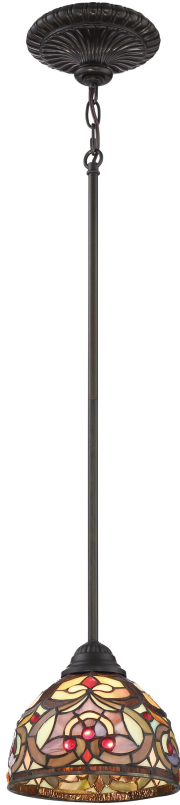

TF1508VB

Carroll Mini Pendant

Vintage Bronze

QUOIZEL
LIGHTING

DIMENSIONS

Dimensions: 8.00" W x 7.00" H x 8.00" D

Overall Height: 50.75"

Canopy Dimensions: 7.00"W

Chain/Downrod Length: 2 (0.5"D x 6") and 2 (0.5"D x 12")

Down Rods

Weight: 5.20 lbs

DETAILS

Material: STEEL

Glass/Shade Description: Multicolor Art Glass
- Glass - Stained Glass/Tiffany

LAMPING

Light Source: Incandescent

Bulb Included: No

Bulb Type: Medium Base

Bulb Quantity: 1

Watts per Bulb: 100

ELECTRICAL

Dimmable: Yes

Voltage: 120v

Wire Length: 8'