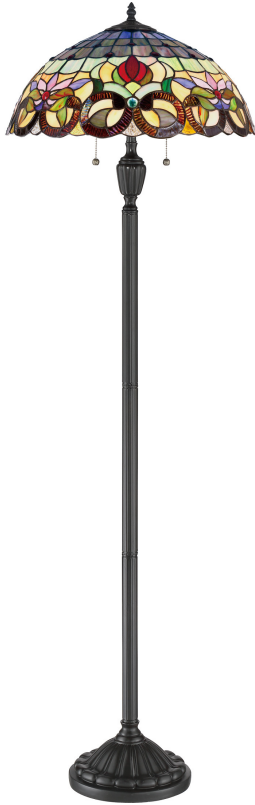

## TF3180FVB

Lyric Floor Lamp

Vintage Bronze

QUOIZEL  
LIGHTING

### DIMENSIONS

Dimensions: 18.00" W x 62.00" H x 18.00" D

Weight: 20.37 lbs

### DETAILS

Material: RESIN-STEEL

Glass/Shade Description: Multicolor Art Glass  
- Glass - Stained Glass/Tiffany