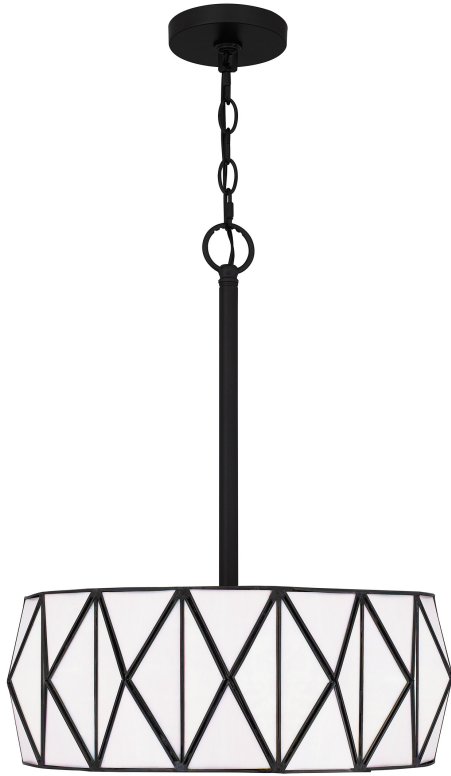

TF5335MBK

Jakarta Pendant

Matte Black

QUOIZEL
LIGHTING

DIMENSIONS

Dimensions: 16.75" W x 20.50" H x 16.75" D

Overall Height: 73.25"

Canopy Dimensions: 4.75"W x 0.75"D

Chain/Downrod Length: 4'

Weight: 7.04 lbs

DETAILS

Material: STEEL

Glass/Shade Description: Multicolor Art Glass
- Glass - Stained Glass/Tiffany

LAMPING

Light Source: Incandescent

Bulb Included: No

Bulb Type: Medium Base

Bulb Quantity: 3

Watts per Bulb: 100

ELECTRICAL

Dimmable: Yes

Voltage: 120v

Wire Length: 8'

INSTALLATION