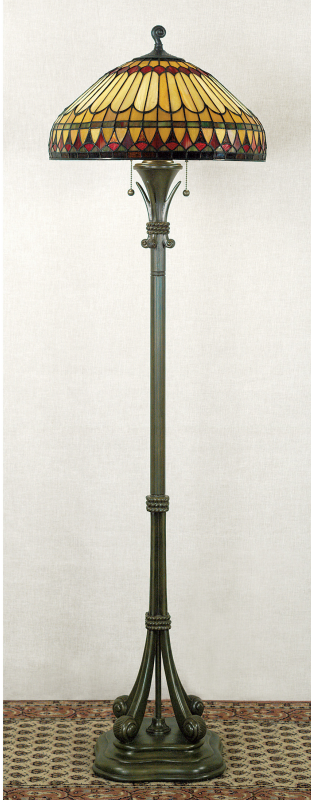

TF9320BB

West End Floor Lamp
Brushed Bullion

QUOIZEL
LIGHTING

DIMENSIONS

Dimensions: 18.00" W x 59.50" H x 18.00" D

Weight: 23.60 lbs

DETAILS

Material: RESIN

Glass/Shade Description: Multicolor Art Glass
- Glass - Stained Glass/Tiffany

LAMPING

Light Source: Incandescent

Bulb Included: No

Bulb Type: Medium Base

Bulb Quantity: 2

Watts per Bulb: 100

ELECTRICAL