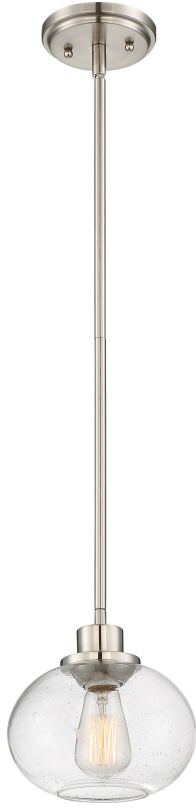

## TRG1508BN

Trilogy Mini Pendant  
Brushed Nickel

QUOIZEL  
LIGHTING

### DIMENSIONS

Dimensions: 8.00" W x 7.50" H x 8.00" D

Overall Height: 46"

Canopy Dimensions: 5.00"W x 5.00"D

Chain/Downrod Length: 2 (0.5"D x 6") and 2 (0.5"D x 12")  
Down Rods

Weight: 3.50 lbs

### DETAILS

Material: STEEL

Glass/Shade Description: Clear Seedy Glass -  
Glass - Seeded

### LAMPING

Light Source: Incandescent

Bulb Included: Yes

Bulb Type: Medium Base

Bulb Quantity: 1

Watts per Bulb: 60