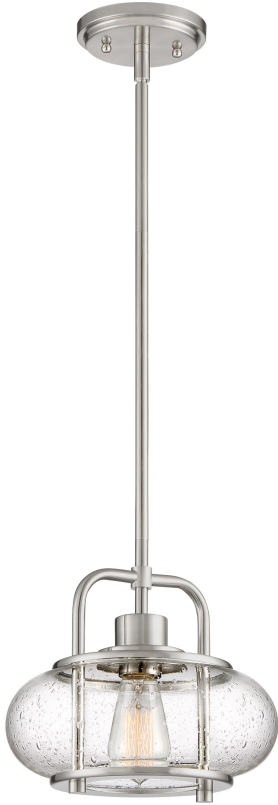

TRG1510BN

Trilogy Mini Pendant
Brushed Nickel

QUOIZEL
LIGHTING

DIMENSIONS

Dimensions: 10.00" W x 9.50" H x 10.00" D

Overall Height: 48.5"

Canopy Dimensions: 5.00"W x 5.00"D

Chain/Downrod Length: 2 (0.5"D x 6") and 2 (0.5"D x 12")
Down Rods

Weight: 4.20 lbs

DETAILS

Material: STEEL

Glass/Shade Description: Clear Seedy Glass -
Glass - Seeded

LAMPING

Light Source: Incandescent

Bulb Included: Yes

Bulb Type: Medium Base

Bulb Quantity: 1

Watts per Bulb: 60

ELECTRICAL

Dimmable: Yes

Voltage: 120v

Wire Length: 8'

INSTALLATION

Location Rating: Damp

Install Position: N/A

Sloped Ceiling Compatible: Yes