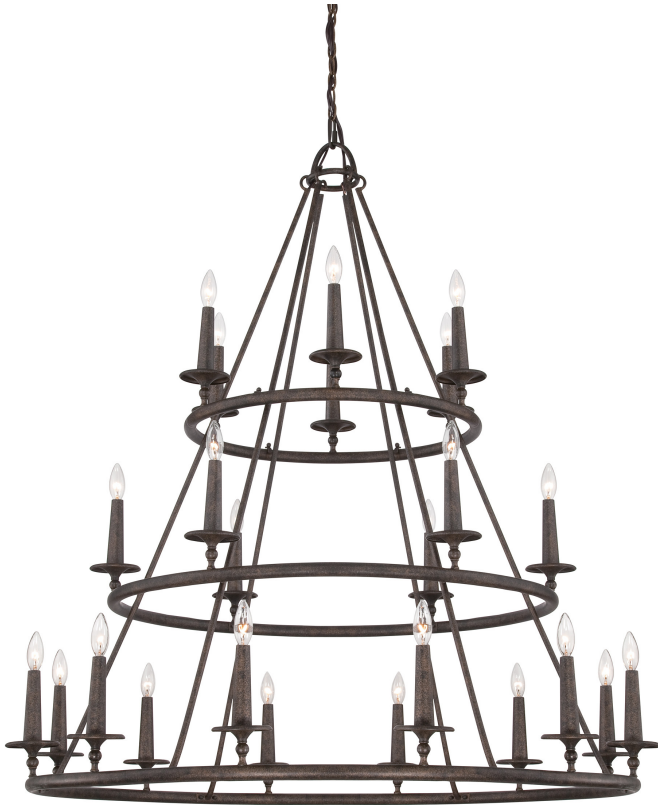

VYR5024ML

Voyager Chandelier

Malaga

QUOIZEL
LIGHTING

DIMENSIONS

Dimensions: 48.00" W x 52.00" H x 48.00" D

Overall Height: 151"

Canopy Dimensions: 6.00"W x 6.00"D

Chain/Downrod Length: 8'

Weight: 29.30 lbs

DETAILS

Material: STEEL

LAMPING

Light Source: Incandescent

Bulb Included: No

Bulb Type: Candelabra Base

Bulb Quantity: 24

Watts per Bulb: 60

ELECTRICAL

Dimmable: Yes

Voltage: 120v

Wire Length: 12'

INSTALLATION

Location Rating: Damp