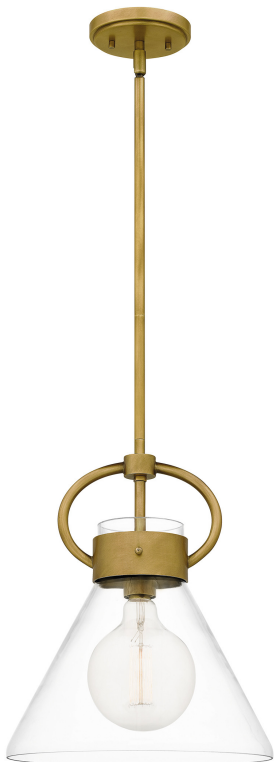

WBS1512WS

Webster Mini Pendant
Weathered Brass

QUOIZEL
LIGHTING

DETAILS

Material: STEEL

Glass/Shade Description: Clear Glass - Glass

LAMPING

Light Source: Incandescent

Bulb Included: No

Bulb Type: Medium Base

Bulb Quantity: 1

Watts per Bulb: 100

ELECTRICAL

Dimmable: Yes

Voltage: 120v

Wire Length: 8'

INSTALLATION

Location Rating: Damp

Install Position: N/A

Sloped Ceiling Compatible: Yes

DIMENSIONS

Dimensions: 12.00" W x 14.75" H x 12.00" D

Overall Height: 53.5"

Canopy Dimensions: 5.00"W x 0.75"D

Chain/Downrod Length: 2 (0.5"D x 6") and 2 (0.5"D x 12")

Down Rods

Weight: 6.30 lbs